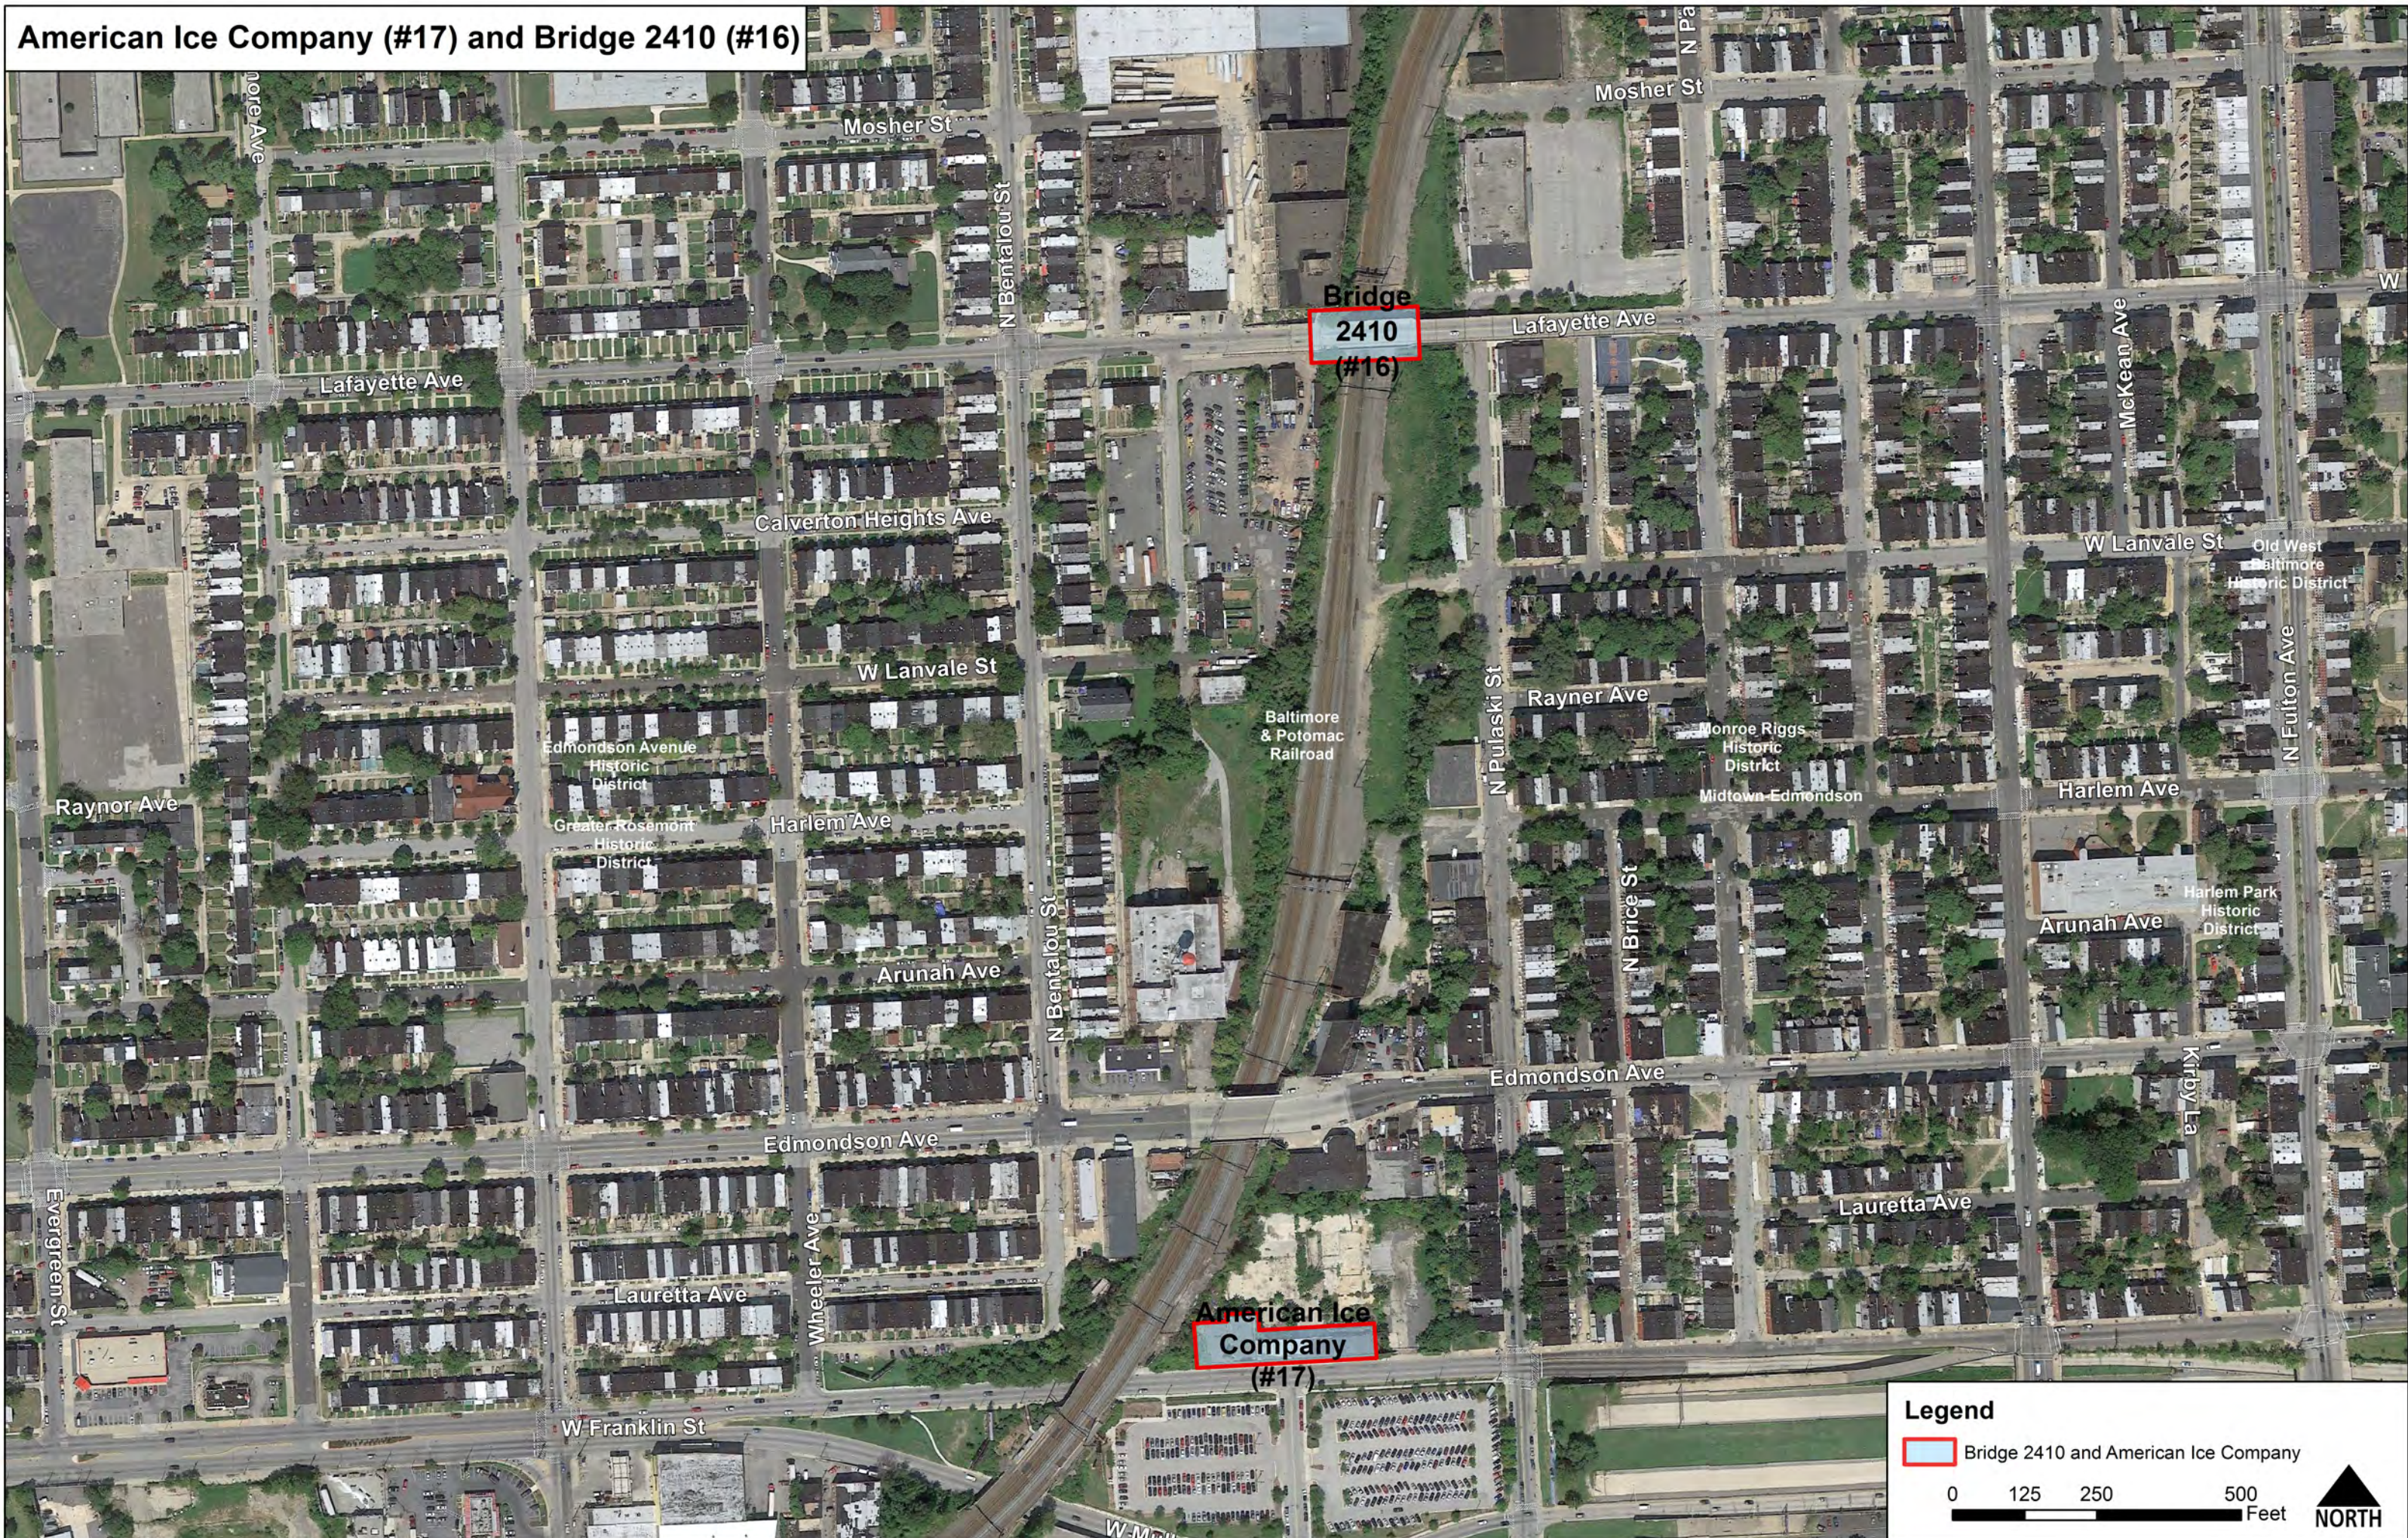

American Ice Company (#17) and Bridge 2410 (#16)

Bridge
2410
(#16)

American Ice
Company
(#17)

Legend

 Bridge 2410 and American Ice Company

0 125 250 500 Feet

 NORTH