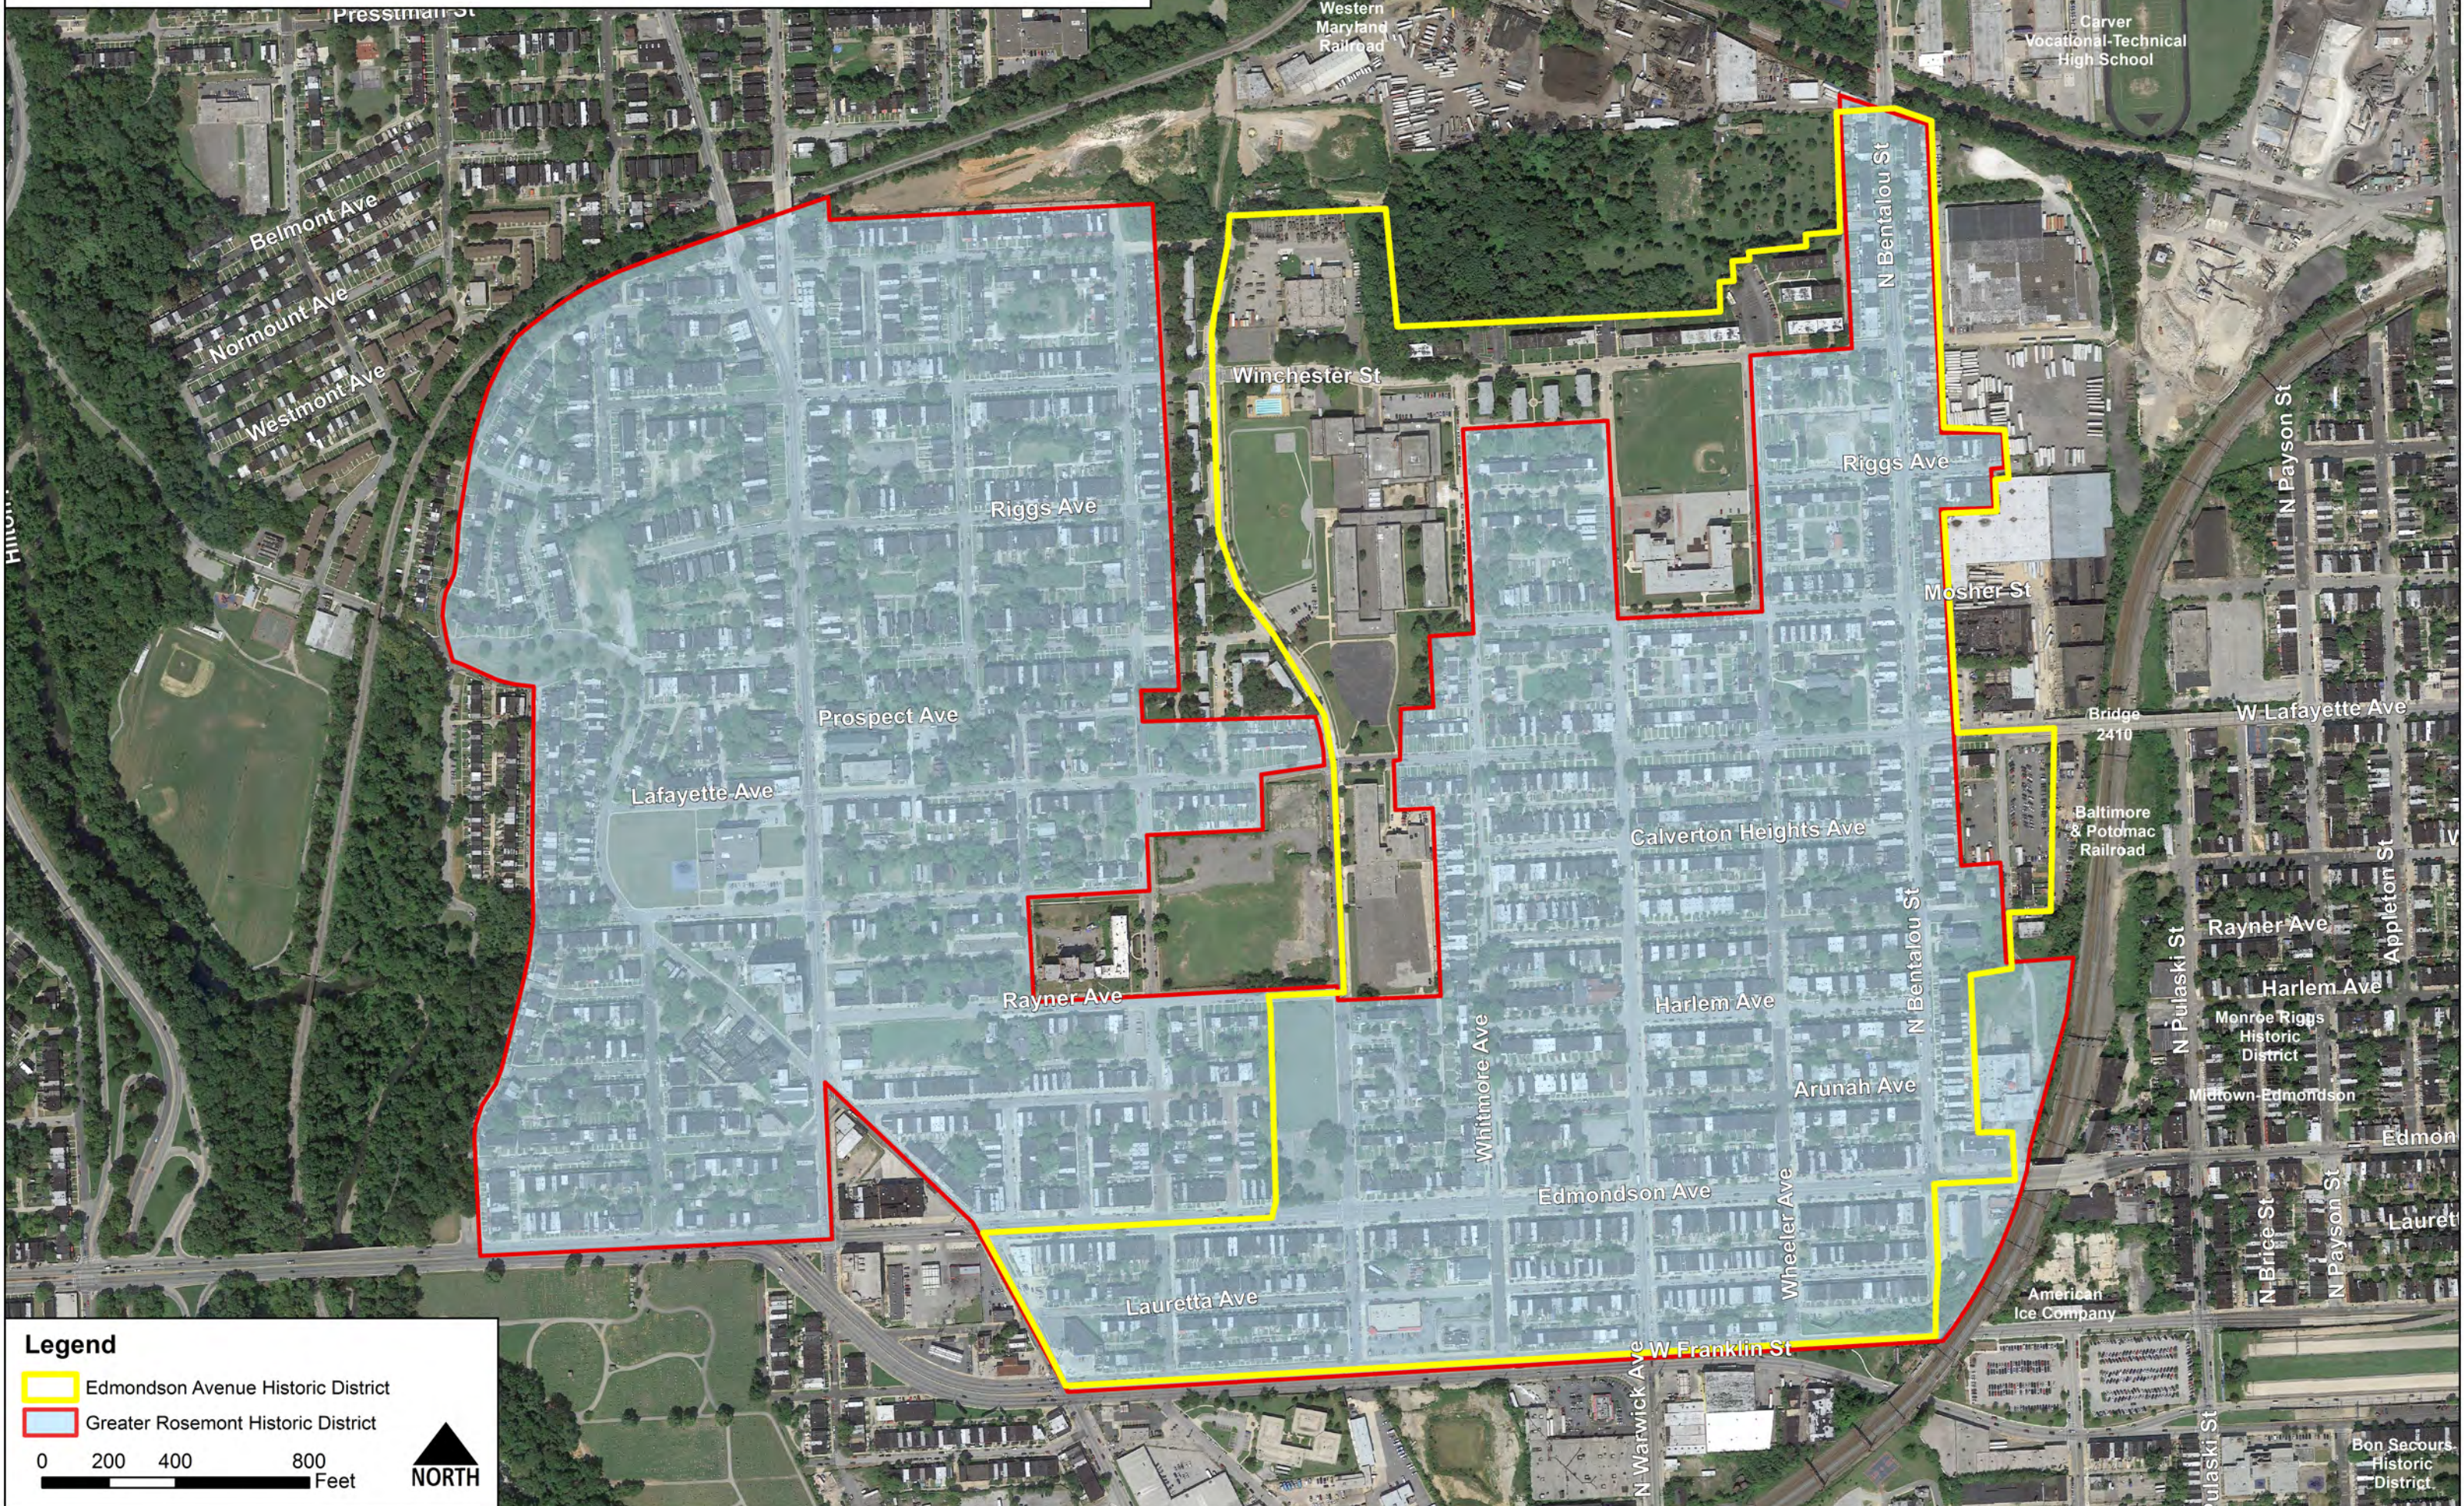

Greater Rosemont (#18) and Edmondson Avenue (#19) Historic Districts

Legend

- Edmondson Avenue Historic District
- Greater Rosemont Historic District

0 200 400 800 Feet

NORTH